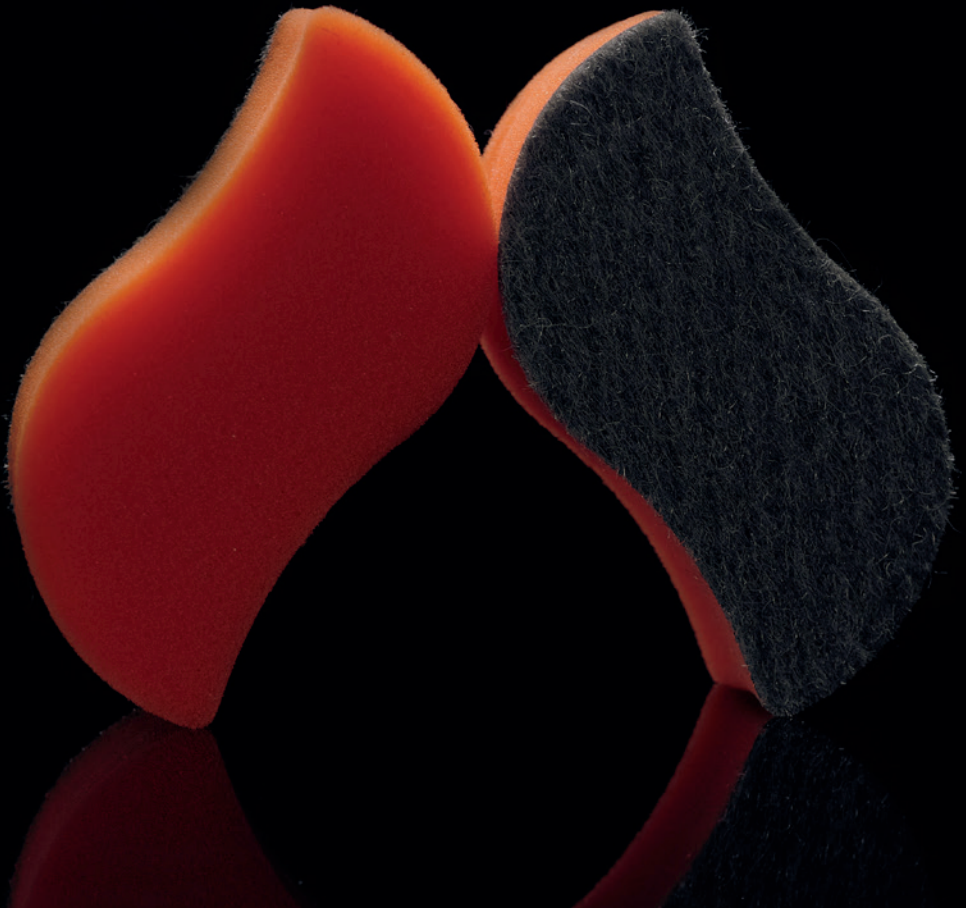

Where to get our Dry Wiper

SCHOTT
ROBAX®

Sources of supply in North America:

Company	Phone	E-mail Website
CUI Distribution	(800) 845-5301	cuiheat.com
SBI Inc.	(418) 878-3040	info@sbi-international.com

The SCHOTT ROBAX® Dry Wiper is a cleaning pad designed for SCHOTT ROBAX® glass-ceramic panels in fireplaces and stoves. With the Dry Wiper chemical leaning substances are no longer necessary.