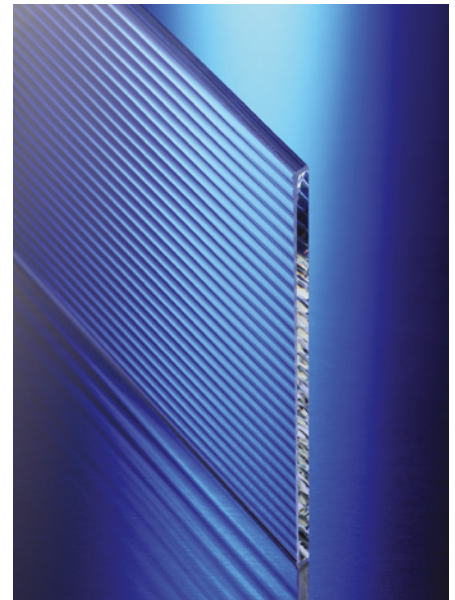

SCHOTT RIVULETTA® – Extra-clear structured glass

Elegant, refined and distinctive

SCHOTT RIVULETTA® extra-clear structured glass is crafted from SCHOTT's exceptionally clear low-iron glass. The smooth flowing vertical pattern evokes the image of clear flowing streams of water. While its unmatched clarity beautifully complements any room, RIVULETTA® extra-clear structured glass creates a distinctive effect as light dances from flute to flute.

Straight and purist in form, elegant in its look and feel: thin, parallel flutes running along one side give RIVULETTA® its timeless, classical beauty. A design which is wholly created from the material itself. In contrast to it, the flat back side that underscores the brilliance of its overall impression with its likewise fire-polished surface.

Like normal flat glass, RIVULETTA® can also be processed to create laminated glass or insulating glass. In thickness 4 mm or greater, it can be thermally tempered. This opens up innovative design possibilities for many architectural applications.

SCHOTT RIVULETTA®

- Fluted and fire-polished surface
- Colorless and clear
- A wide variety of applications
- Easy-to-clean
- Diverse processing options (such as tempered safety glass, laminated glass or as insulating glass)