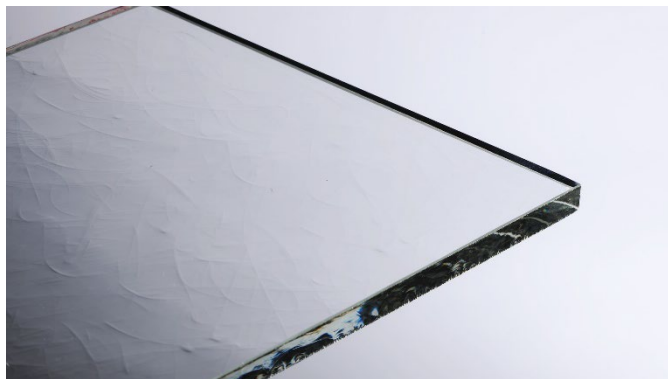

SCHOTT ARTISTA® – Extra-clear decorative glass

Colorless, extra-clear & timeless

SCHOTT ARTISTA® extra-clear decorative glass is a high-quality flat glass with an exceptionally low iron content. The resulting crystal-like clarity of the glass allows a particularly transparent view into the interior of the room and makes the space appear larger. The subtle structured pattern brings life and sparkle to the room.

Many applications

SCHOTT ARTISTA® can be used in a variety of different applications, both indoors and outdoors: in cabinetry, as a shower door partition or as a separation wall in the living or office area. SCHOTT ARTISTA® also finds its areas of application in the field of art and design: for fusing, for art installations or for lighting applications such as in a chandelier.

Product benefits

- Glass with extra-clear properties
- Structured on one side
- Available for fusing application
- Suited for stained glass applications
- Has the European Technical Assessment ETA-12/0159 from the German Institute for Construction Technology
- Wide range of glass manufacturing options (e.g. toughened safety glass, laminated glass or insulating glass)