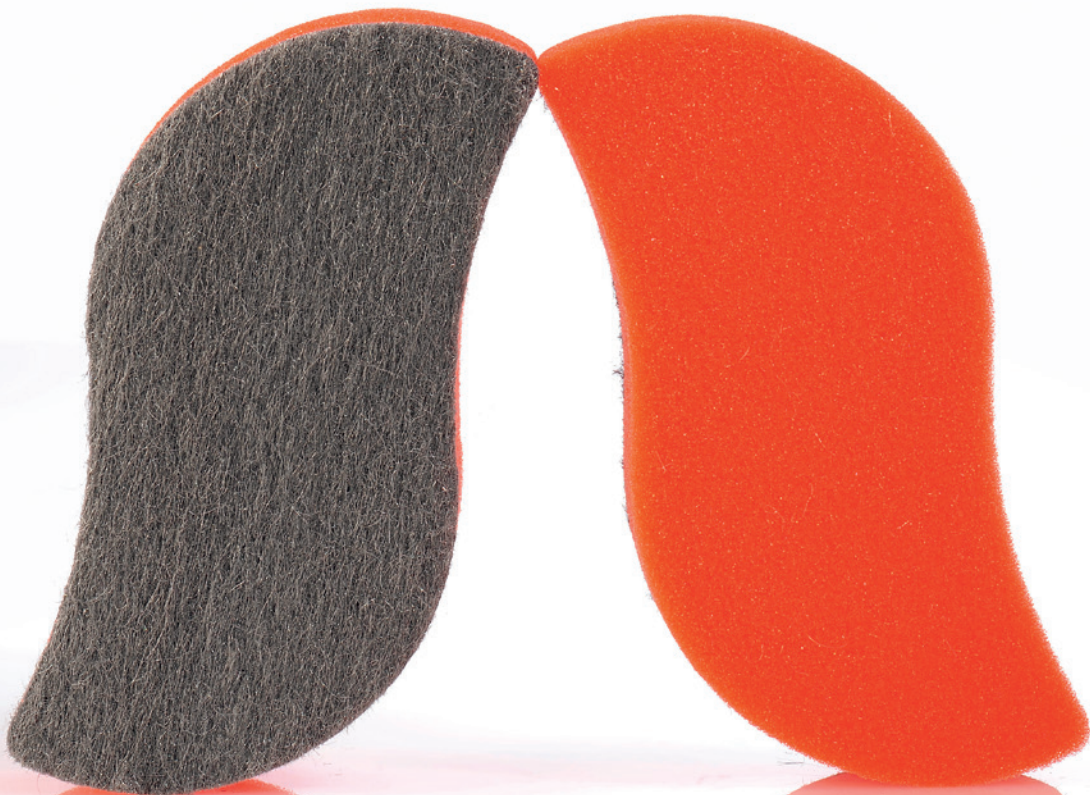

Where to get our Dry Wiper

SCHOTT
ROBAX®