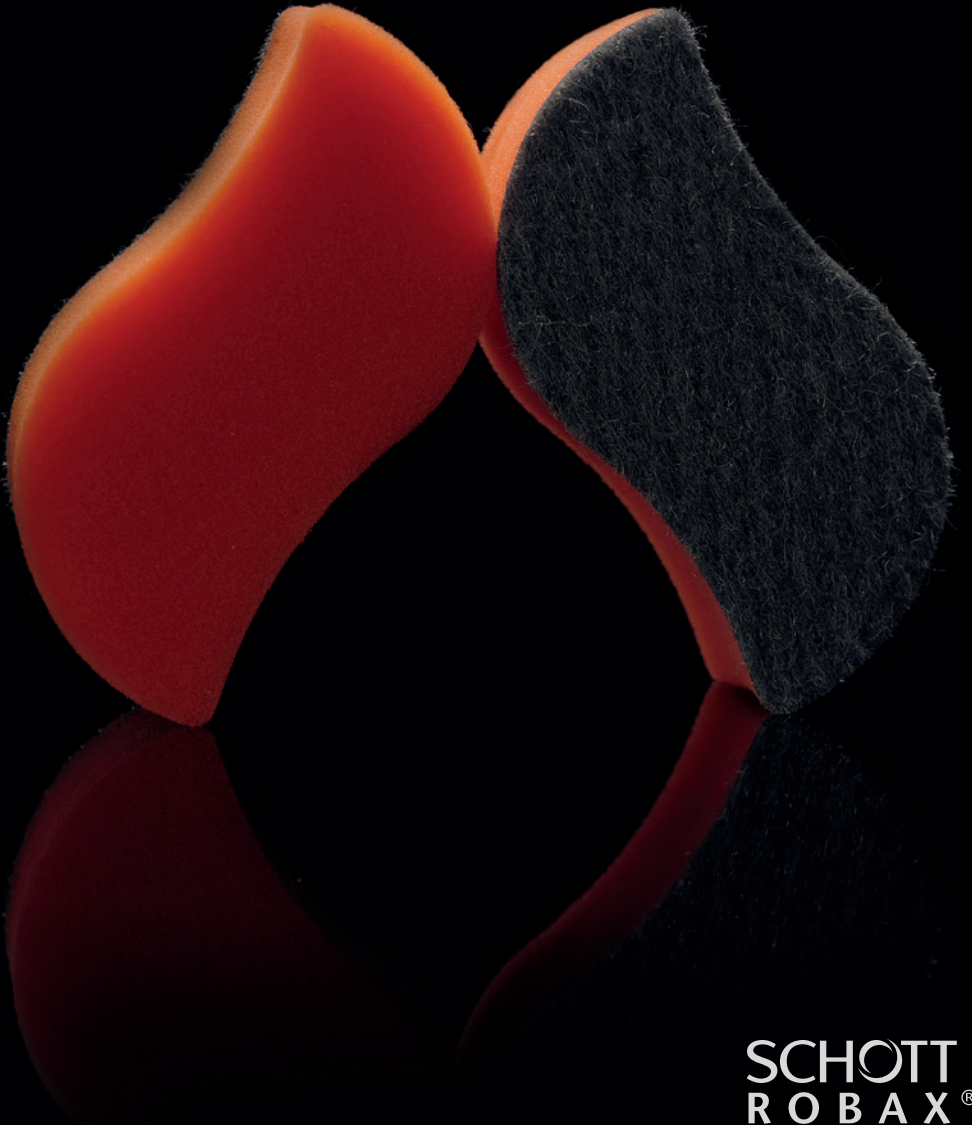

Where to get our Dry Wiper

SCHOTT
ROBAX®