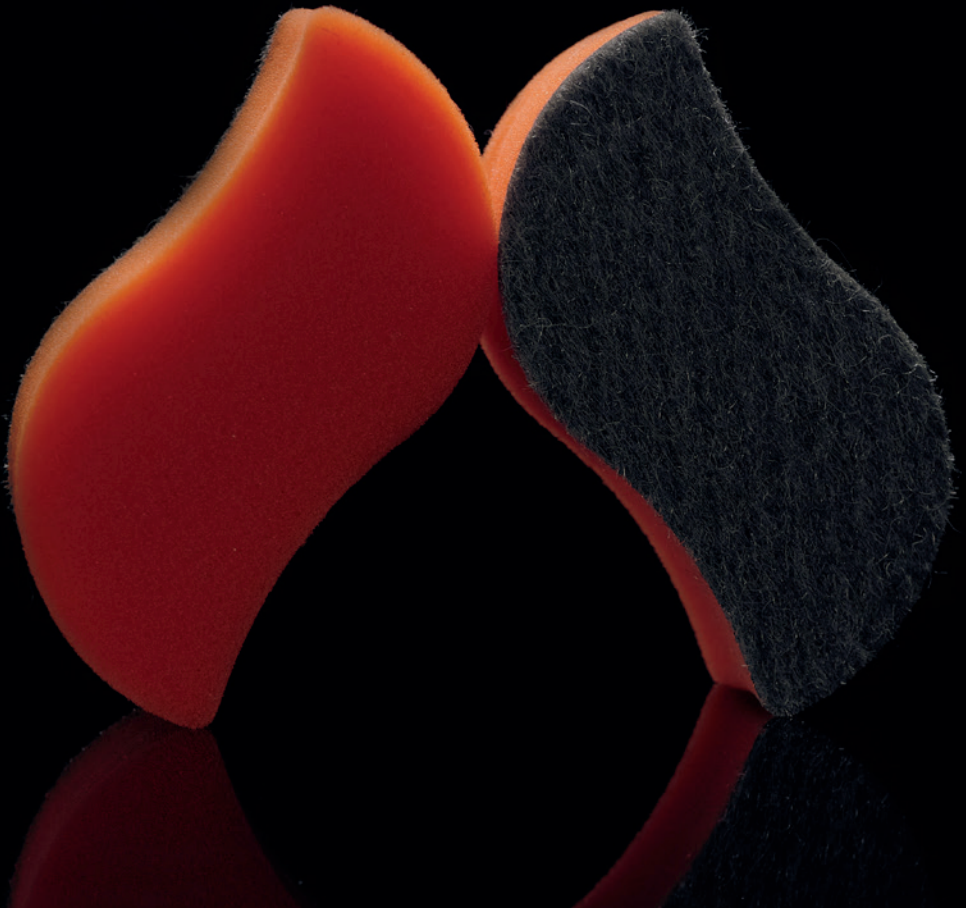

# Where to get our Dry Wiper

SCHOTT  
ROBAX®

50128 ENGLISH 02/2024 Version 10 all/mino Printed in Germany

The Dry Wiper is a cleaning pad designed for SCHOTT ROBAX® glass-ceramic panels in fireplaces and stoves.

[schott.com/drywiper](https://schott.com/drywiper)