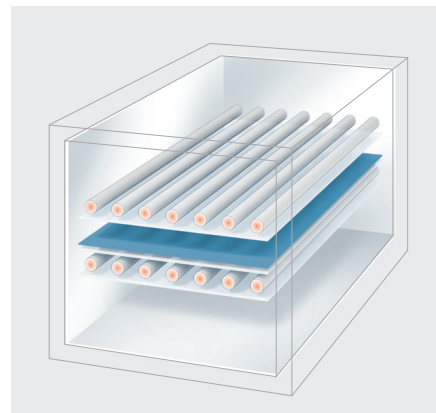

SCHOTT NEXTREMA® glass-ceramic solutions for machinery and plant engineering

Excellent IR-transmittance for all kind of heating & high temperature applications

Improving performance and cost reduction are critical success factors. NEXTREMA® is a versatile glass-ceramic material platform combining different technical properties to enable successful solutions in machineries and plant engineering i.e. for display equipment manufacturing.

The process inert material is the perfect match for inner lining, infrared heater cover, or carrier plates especially in high temperature environments (e.g. inline or batch furnaces).

Inner lining / insulation

- Low transmission to save energy in temperature processes
- Machine-processable material e.g. cut outs for supply pipes

Heater cover

- Inert
- Easy-to-clean in sputter processes
- High transmission
- Near zero thermal expansion

Carrier plates / substrate support

- Near zero thermal expansion enables rapid heating and cooling
- High mechanical strengths

Overall technical properties:

- Near zero thermal expansion
- Operating temperature up to 950°C (1,742°F)
- UV blocking and broad transmission spectrum in the range of visible light and infrared radiation
- Low thermal conductivity
- Thermal shock resistance up to 820°C (1,508°F)
- Non-porous surface
- Process inertness
- Smooth and chemically resistant surface