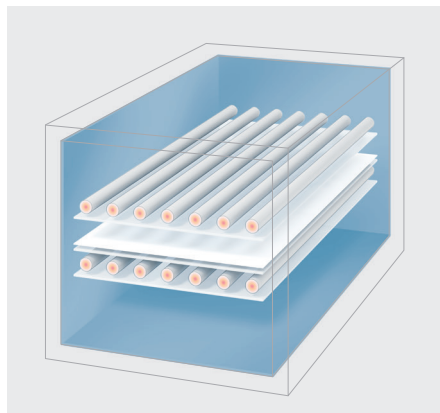

SCHOTT NEXTREMA® glass-ceramic solutions for machinery and plant engineering

Excellent IR-transmittance for all kind of heating & high temperature applications

Improving performance and cost reduction are critical success factors. NEXTREMA® is a versatile glass-ceramic material platform combining different technical properties to enable successful solutions in machineries and plant engineering i.e. for display equipment manufacturing.

The process inert material is the perfect match for inner lining, infrared heater cover, or carrier plates especially in high temperature environments (e.g. inline or batch furnaces).

Inner lining / insulation

- Low transmission to save energy in temperature processes
- Machine-processable material e.g. cut outs for supply pipes

Heater cover

- Inert
- Easy-to-clean in sputter processes
- High transmission
- Near zero thermal expansion

Carrier plates / substrate support

- Near zero thermal expansion enables rapid heating and cooling
- High mechanical strengths

Overall technical properties:

- Near zero thermal expansion
- Operating temperature up to 950°C (1,742°F)
- UV blocking and broad transmission spectrum in the range of visible light and infrared radiation
- Low thermal conductivity
- Thermal shock resistance up to 820°C (1,508°F)
- Non-porous surface
- Process inertness
- Smooth and chemically resistant surface