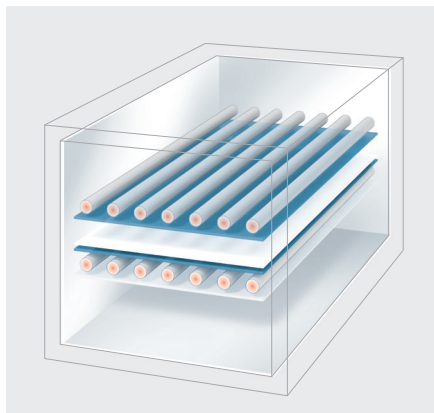

SCHOTT NEXTREMA® glass-ceramic solutions for machinery and plant engineering

Excellent IR-transmittance for all kind of heating & high temperature applications

Improving performance and cost reduction are critical success factors. NEXTREMA® is a versatile glass-ceramic material platform combining different technical properties to enable successful solutions in machineries and plant engineering i.e. for display equipment manufacturing.

The process inert material is the perfect match for inner lining, infrared heater cover, or carrier plates especially in high temperature environments (e.g. inline or batch furnaces).

Inner lining / insulation

- Low transmission to save energy in temperature processes
- Machine-processable material e.g. cut outs for supply pipes

Heater cover

- Inert
- Easy-to-clean in sputter processes
- High transmission
- Near zero thermal expansion

Carrier plates / substrate support

- Near zero thermal expansion enables rapid heating and cooling
- High mechanical strengths

Overall technical properties:

- Near zero thermal expansion
- Operating temperature up to 950°C (1,742°F)
- UV blocking and broad transmission spectrum in the range of visible light and infrared radiation
- Low thermal conductivity
- Thermal shock resistance up to 820°C (1,508°F)
- Non-porous surface
- Process inertness
- Smooth and chemically resistant surface